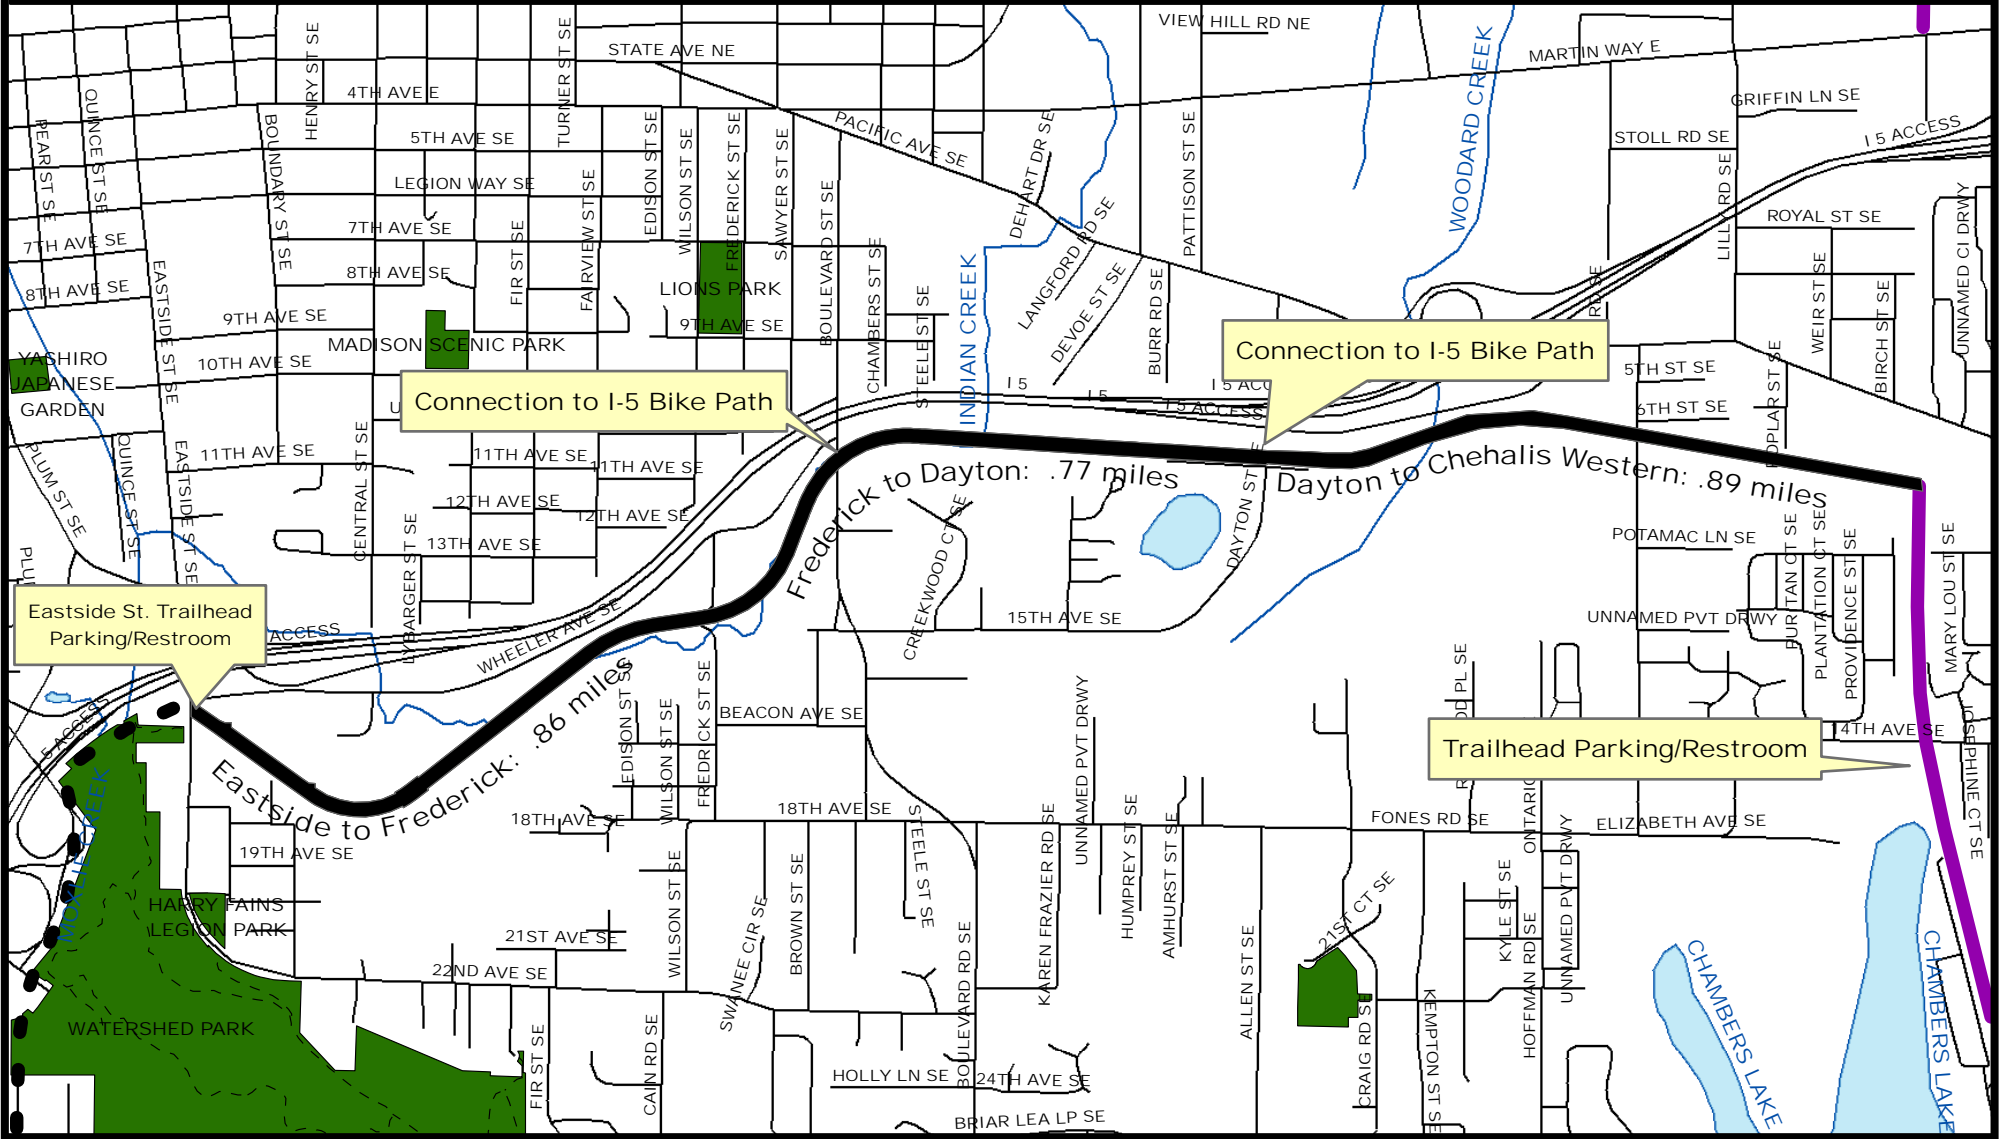

Olympia Woodland Trail

1600 Eastside St SE

Experience It!
 OLYMPIA
 PARKS • ARTS • RECREATION

Legend

- OWT Completed Section - 10' wide asphalt, slope less than 3%
- OWT Future Phase
- Chehalis-Western Trail