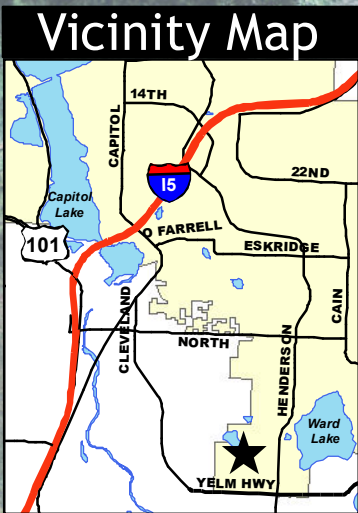

Kettle View Park

1250 Eagle Bend Dr. SE 4.8 Acres

Experience It!
O L Y M P I A
P A R K S • A R T S • R E C R E A T I O N

Map created March 18, 2013
Please contact Olympia Parks, Arts and Recreation with questions: olympiaparks@ci.olympia.wa.us, (360) 753-8380.