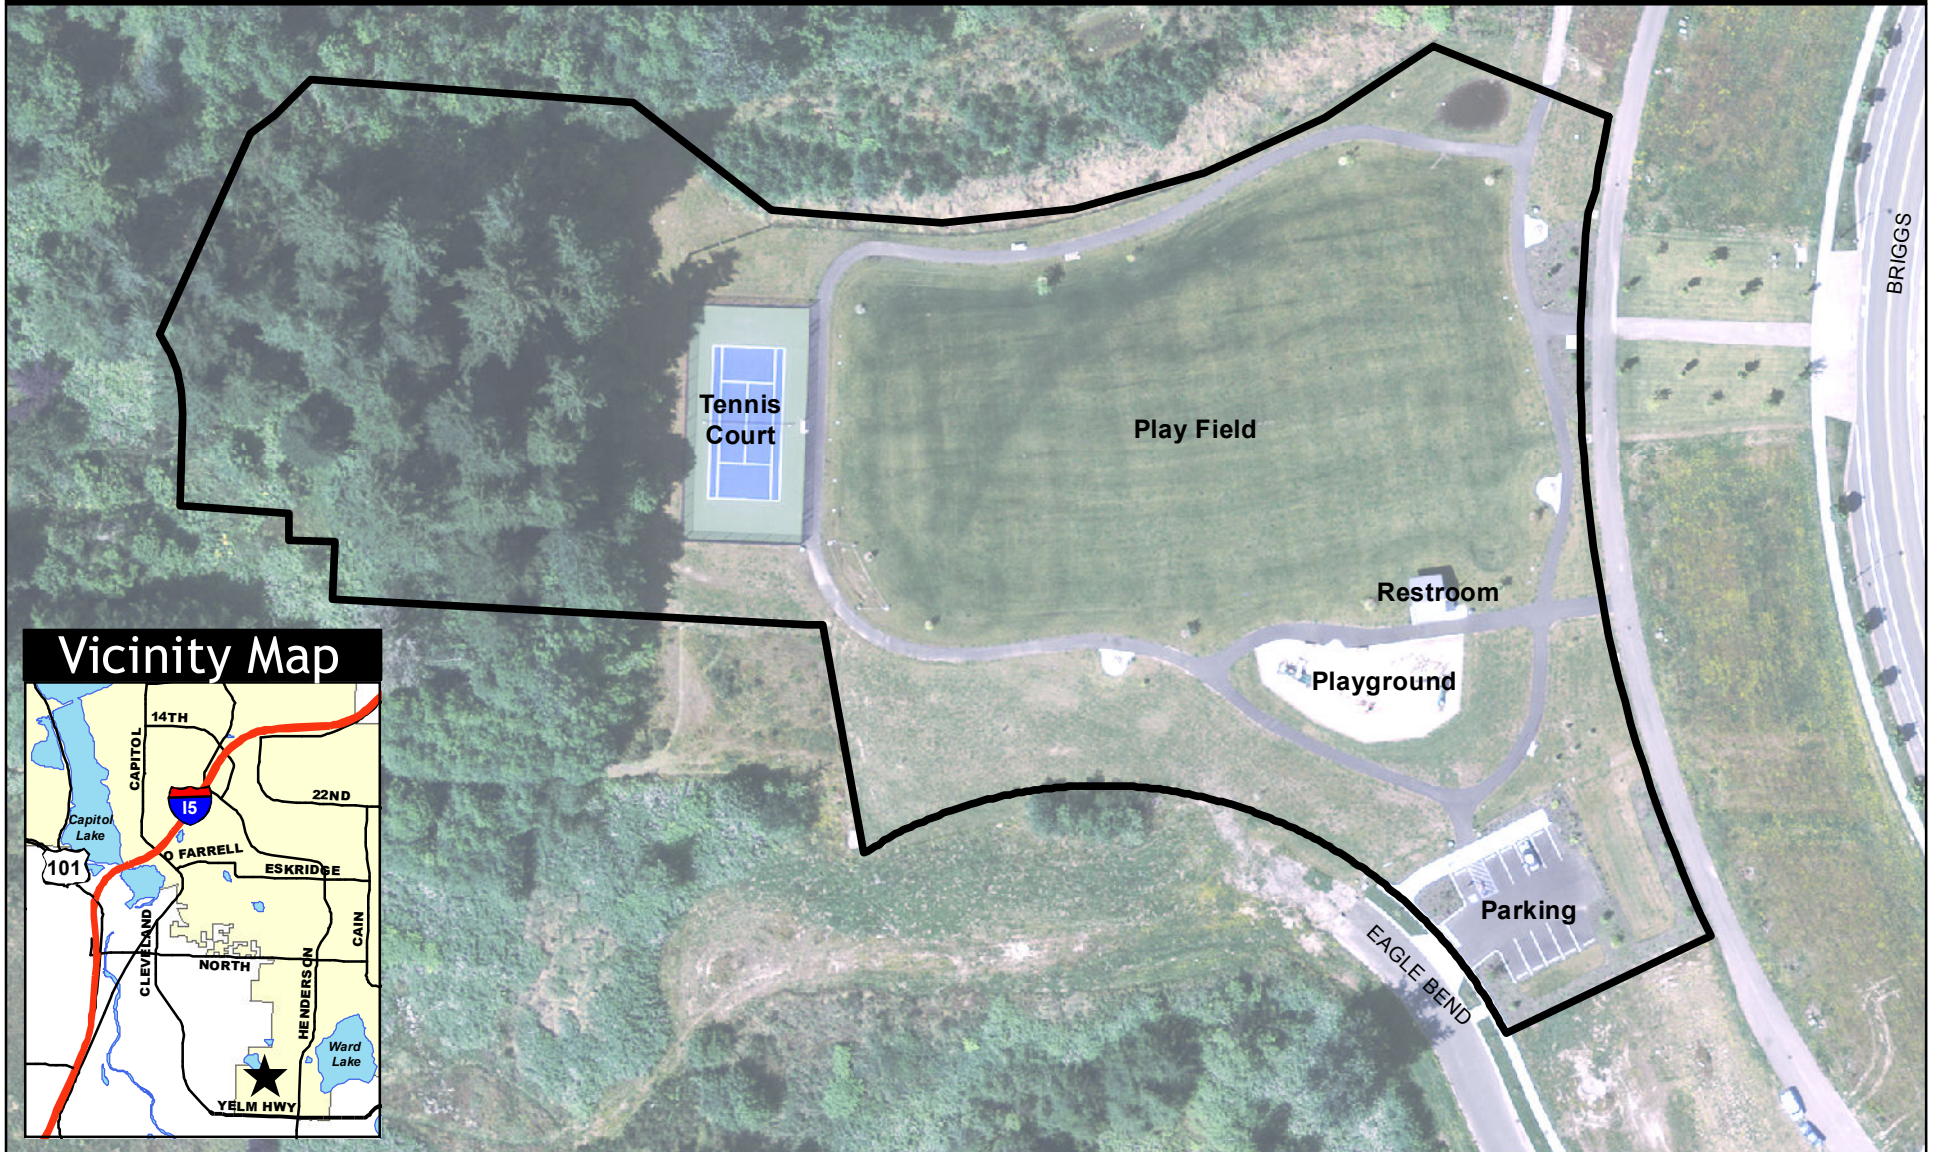

Kettle View Park

1250 Eagle Bend Dr. SE 4.8 Acres

Experience It!
O L Y M P I A
P A R K S • A R T S • R E C R E A T I O N

Map created March 18, 2013
Please contact Olympia Parks, Arts and Recreation with questions: olympiaparks@ci.olympia.wa.us, (360) 753-8380.